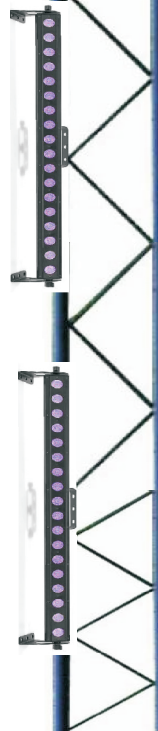

Licht hinten

*Hinten:*

- 2 x Stairville LED Blinder 2 COB
- 4 x Cameo Thunder Wash 100 RGB
- 2 x Cameo Thunder Wash 600 RGB
- 2 x Cameo Thunder Wash 600 W
- 6 x Stairville LED Flood TRI Panel 7x3W RGB
- 4 x Eurolite LED TMH-17 Spot Movinghead
- 4 x Showtec Shark Zoom Wash One, Movinghead

*Vorne:*

- 4 x Eurolite LED THA-100F COB
- 2 x Stairville Revue LED 120 COB RGB WW
- 4 x Eurolite TMH-13 Moving-Head Spot
- 2 x Showtec Shark Zoom Wash One, Movinghead

*Seitlich:*

- 4 x Eurolite LED Bar-12 QCL RGBW

Licht vorne