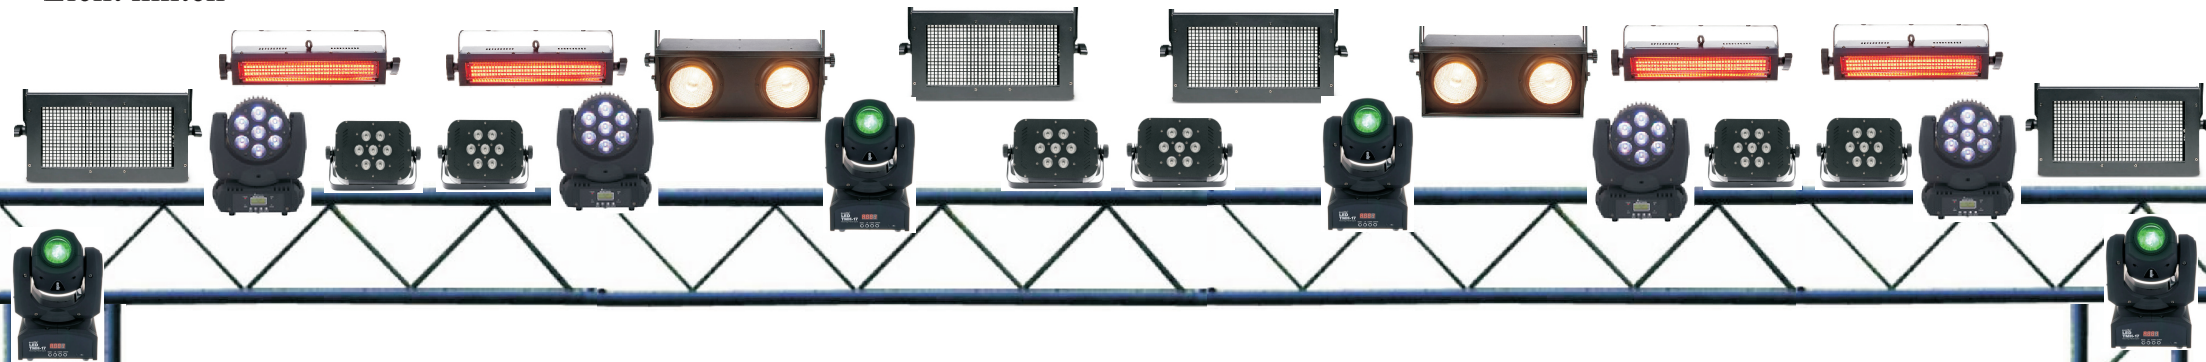

Licht hinten

*Hinten:*

- 2 x Stairville LED Blinder 2 COB
- 4 x Cameo Thunder Wash 100 RGB
- 2 x Cameo Thunder Wash 600 RGB
- 2 x Cameo Thunder Wash 600 W
- 6 x Stairville LED Flood TRI Panel 7x3W RGB
- 4 x Eurolite LED TMH-17 Spot Movinghead
- 4 x Showtec Shark Zoom Wash One, Movinghead

*Vorne:*

- 4 x Eurolite LED THA-100F COB
- 2 x Stairville Revue LED 120 COB RGB WW
- 4 x Eurolite TMH-13 Moving-Head Spot
- 2 x Showtec Shark Zoom Wash One, Movinghead

*Seitlich:*

- 4 x Eurolite LED Bar-12 QCL RGBW

Licht vorne